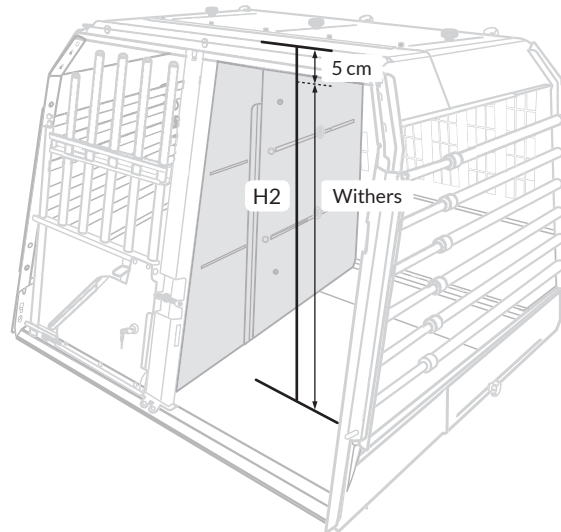

## Size advice

We can only give an indication on which Variocage that suits your dog.

Your dog's height plus 5 cm gives recommended minimum internal height of the cage. See the height H2.

Each happy dog + human has special needs. Make sure that the chosen VarioCage model fits your dog prior to purchase. Visit an authorized dealer for the best assistance and guidance.

Withers plus 5 cm gives the lowest H2

H2	MODEL - 3G VARIOCAGE	ART NR	ABBR
82,5 cm	Double maximum . . . . .	00369	(DMax)
82,5 cm	Single maximum . . . . .	00381	(SMax)
76 cm	Double XXL+ . . . . .	00382	(DXXL+)
76 cm	Single XXL+ . . . . .	00378	(SXXL+)
69,5 cm	Double XXL . . . . .	00365	(DXXL)
69,5 cm	Double XL . . . . .	00364	(DXL)
69,5 cm	Single XL . . . . .	00380	(SXL)
67 cm	Double L+ . . . . .	00362	(DL+)
67 cm	Single L+ . . . . .	00379	(SL+)
63 cm	Double L . . . . .	00361	(DL)
63 cm	Double M . . . . .	00383	(DM)
63 cm	Single L . . . . .	00363	(SL)
63 cm	Compact XL . . . . .	00368	(CSXL)
63 cm	Compact L . . . . .	00367	(CSL)
57 cm	Double S . . . . .	00377	(DS)
57 cm	Single XS . . . . .	00376	(SXS)
43,5 cm	Minimax XL . . . . .	00366	(MXL)
43,5 cm	Minimax L . . . . .	00390	(ML)

minimax

compact

original single

original double